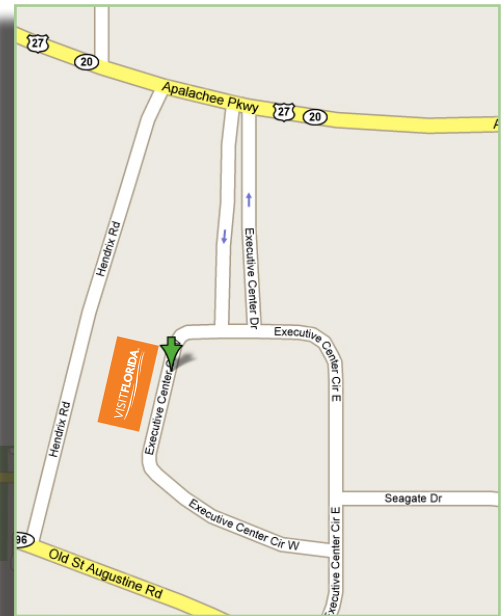

# DIRECTIONS

## VISIT FLORIDA®

2540 W. Executive Center Circle, Suite 200 (2nd Floor)  
Tallahassee, FL 32301  
Ph: (850) 488-5607

(Visitor parking available in front of building.)

The Capitol

VISIT FLORIDA

### From I-10 and Thomasville:

Driving from Thomasville Road, merge onto Monroe Street. Turn left on Apalachee Parkway and drive 3 miles. Turn right on Executive Center Circle into Koger Center. Drive to the stop sign and turn right. As you approach the Douglas building, turn left into the visitor parking lot. Enter the building from the front entrance. Take the elevator or stairs to the 2nd floor, where VISIT FLORIDA is located.

### From the Tallahassee Airport:

Make a right out of the airport and drive east on Capital Circle for approximately 10 miles. Turn left at Midyette Road. Midyette becomes Executive Center Circle East. Pass through the light at St. Augustine and turn left on Executive Center Circle West. Make a right into the Douglas building visitor parking lot. Enter the building from the front entrance. Take the elevator or stairs to the 2nd floor, where VISIT FLORIDA is located.