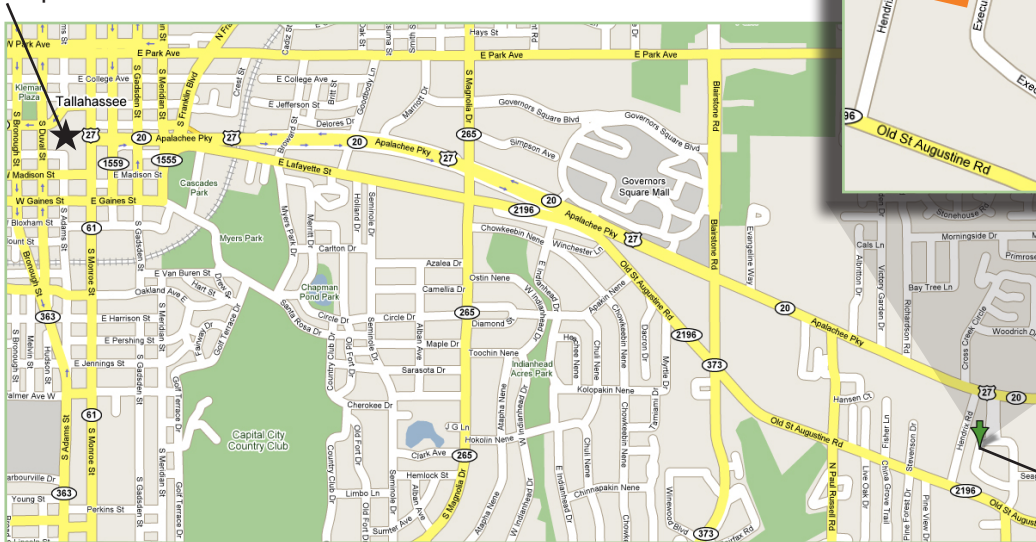

# DIRECTIONS

## VISIT FLORIDA®

2540 W. Executive Center Circle, Suite 200 (2nd Floor)  
Tallahassee, FL 32301  
Ph: (850) 488-5607

(Visitor parking available in front of building.)

The Capitol

VISIT FLORIDA

### From I-10 and Thomasville:

Driving from Thomasville Road, merge onto Monroe Street. Turn left on Apalachee Parkway and drive 3 miles. Turn right on Executive Center Circle into Koger Center. Drive to the stop sign and turn right. As you approach the Douglas building, turn left into the visitor parking lot. Enter the building from the front entrance. Take the elevator or stairs to the 2nd floor, where VISIT FLORIDA is located.

### From the Tallahassee Airport:

Make a right out of the airport and drive east on Capital Circle for approximately 10 miles. Turn left at Midyette Road. Midyette becomes Executive Center Circle East. Pass through the light at St. Augustine and turn left on Executive Center Circle West. Make a right into the Douglas building visitor parking lot. Enter the building from the front entrance. Take the elevator or stairs to the 2nd floor, where VISIT FLORIDA is located.